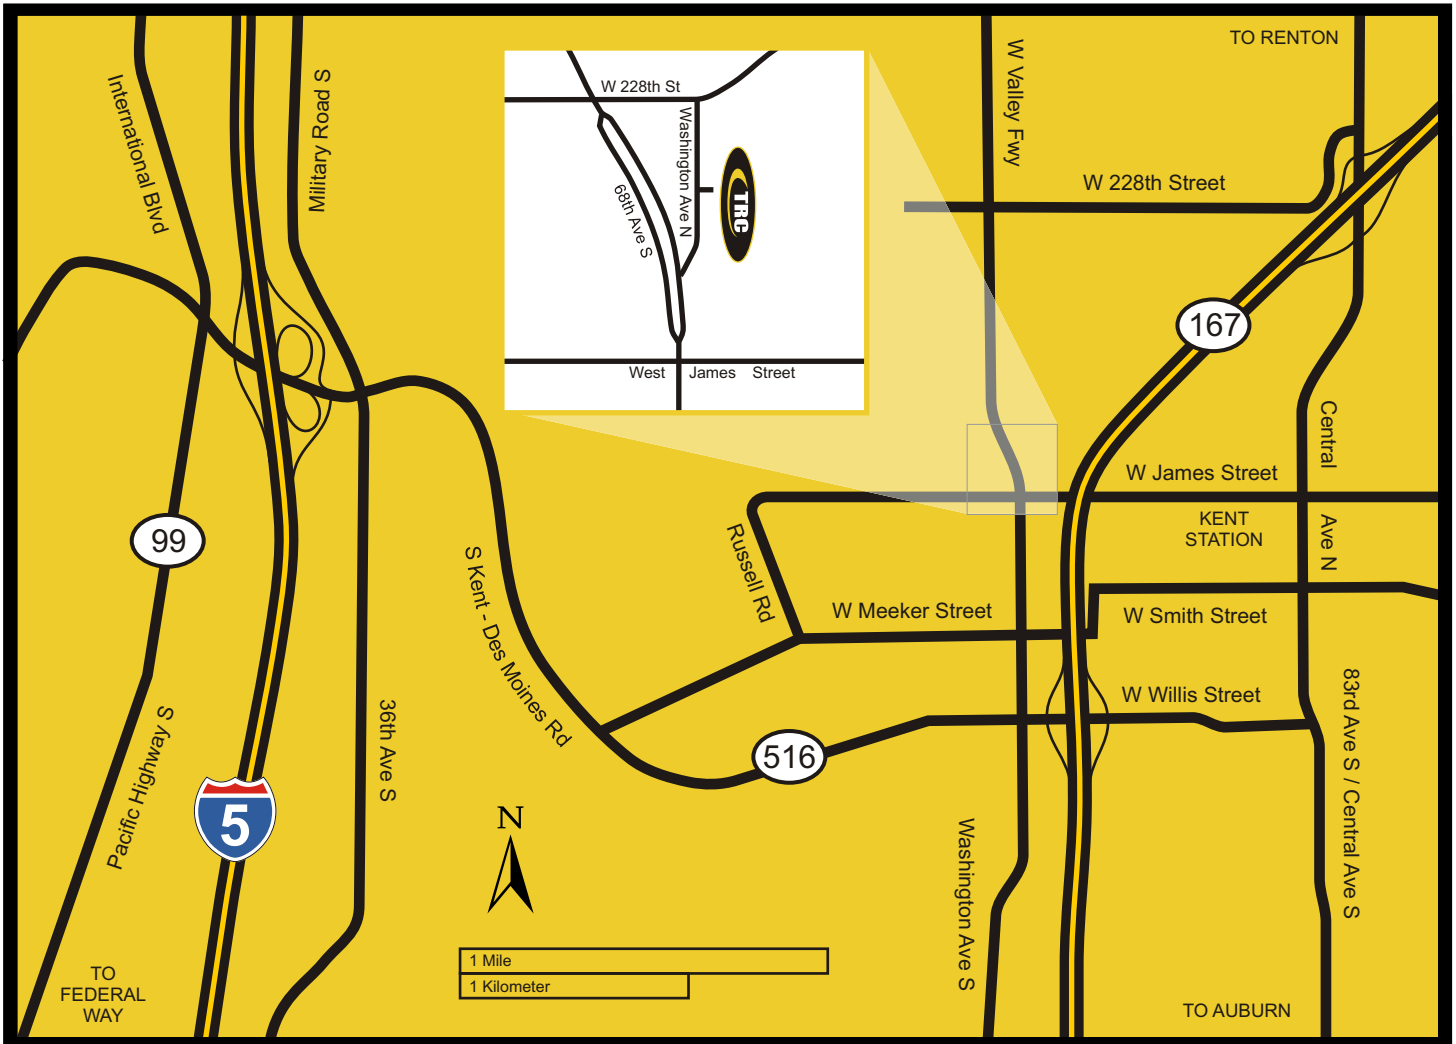

Transmission Remanufacturing Company  
710 Washington Avenue N, Kent, WA 98032  
Tel: 800.336.5525 • Fax: 253.867.1611 • E-mail: info@trctrans.com

Directions from I-5 northbound or southbound:

- Exit at WA-516 (#149).
- Head east on WA-516 / S Kent-Des Moines Road.
- Turn left (north) on Washington Avenue S.
- Proceed north about 0.7 miles, just north of James Street.
- 710 Washington Avenue N will be on your right.

Directions from WA-167 northbound:

- Exit at WA-516 exit - Willis Street / Kent-Des Moines Road.
- Turn left (west) on Willis Street / Kent-Des Moines Road.
- Turn right on Washington Avenue S.
- Proceed north about 0.7 miles, just north of James Street.
- 710 Washington Avenue N will be on your right.

Directions from WA-167 southbound:

- Exit at 84th Avenue S / N Central Avenue.
- Turn left (south) on 84th Avenue S / N Central Avenue.
- Turn right on James Street.
- Turn right on Washington Avenue N.
- 710 Washington Avenue N will be on your right.